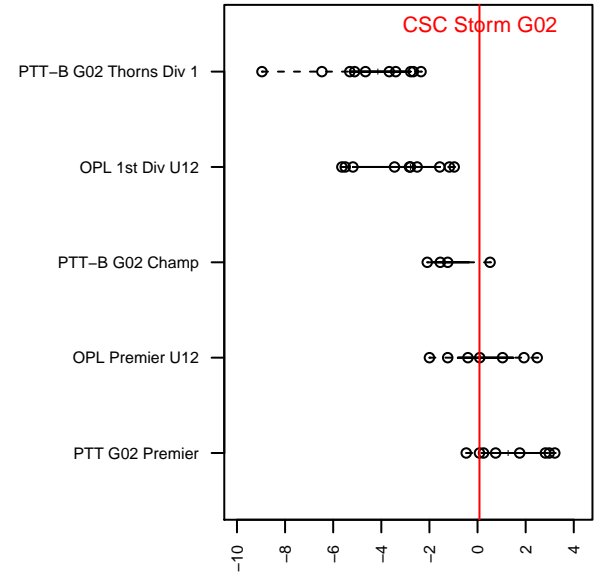

**attack and defense rating
relative to others at age
and all opponents in last 13 months**