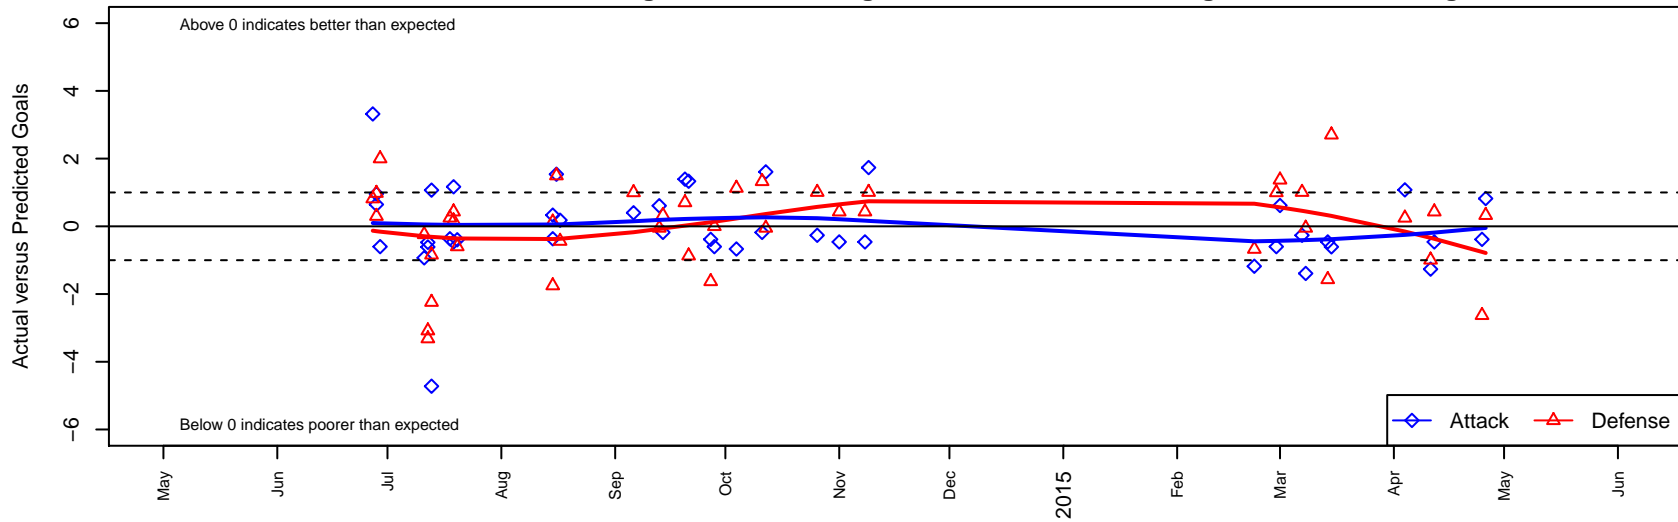

# CSC Storm G02

Corvallis SC  
 Corvallis, OR  
 G02 total strength=787  
 attack=1 defense=0.92  
 fall league = PTT G02 Premier  
 spr league = Spr OYS G02 Premier

alt names used:  
 Corvallis SC Storm  
 CSC Storm U12 Girls  
 Corvallis SC U12G  
 Corvallis SC U12 Girls  
 Corvallis SC 02G  
 Corvallis SC 02G  
 Corvallis SC 02G

Venues played:  
 2014 Capital Cup GU12  
 2014 Adidas Cup GU11-12  
 2014 Beaverton Cup GU12 Gold  
 2014 Mt Hood Challenge U12  
 2014 PTT G02 Premier  
 2014 Spr OYS G02 Premier  
 2014 OYS State Cup G02

**CSC Storm G02**  
 Dots are actual minus expected GF (blue circles) and GA (red triangles).  
 Blue line is smoothed change in attack strength. Red is smoothed change in defense strength.

**attack and defense variance (black dot)  
relative to other teams  
and top 10 in region**